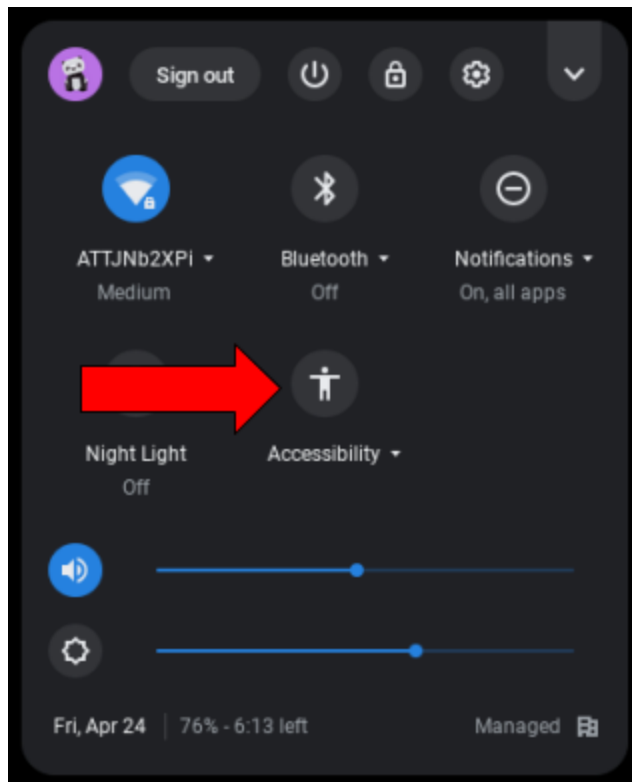

Step 1: Click the notification area at the bottom of the screen on the right.

Step 2: click the accessibility icon

Step 3: Check if any of the accessibility are on(if you want them off) or off (if you want them on)