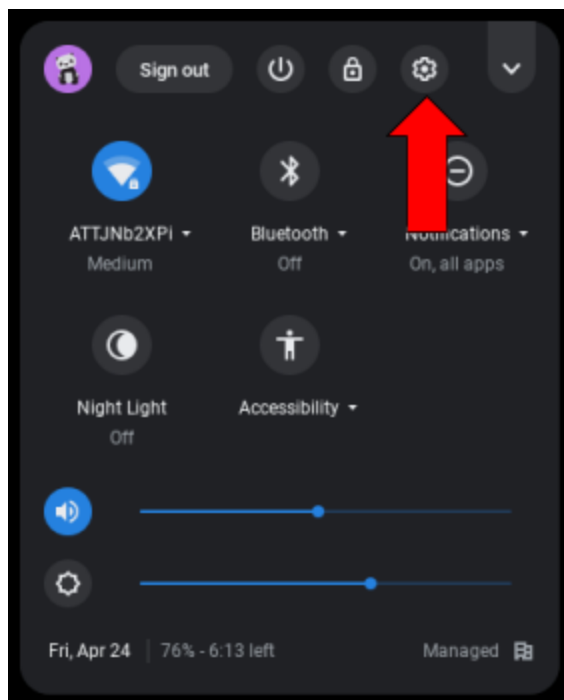

Step 1: click the notification area in the bottom right corner

Step 2: click the setting icon

Step 3: click the device tab

Step 4: click the trackpad tab

Step 5: check whatever you need to use if you need it