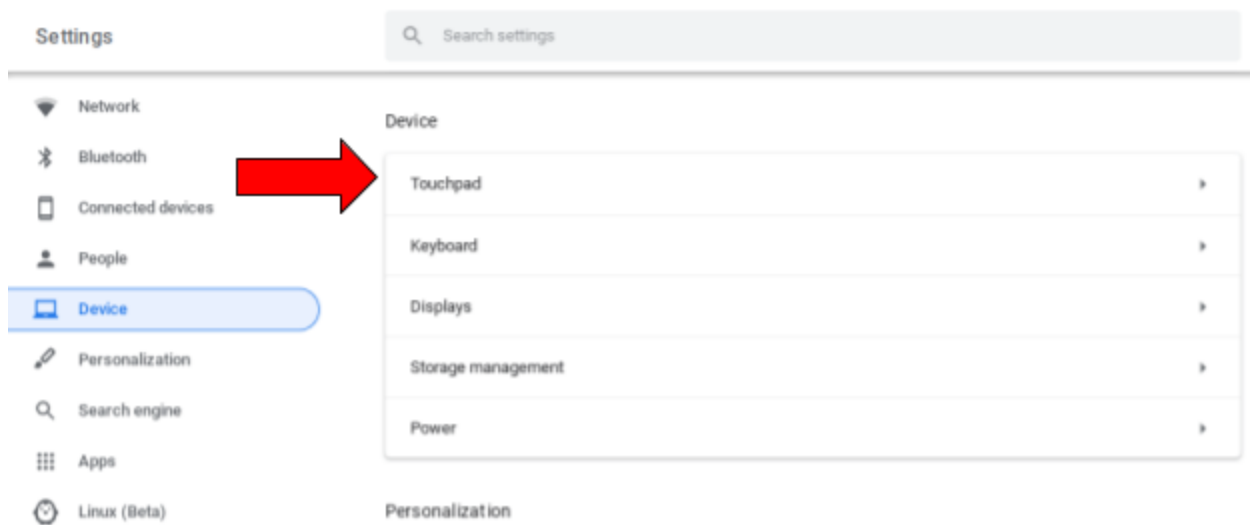

Step 1: click the notification area in the bottom right corner

Step 2: click the setting icon

Step 3: click the device tab

Step 4: click the trackpad tab

Step 5: check whatever you need to use if you need it