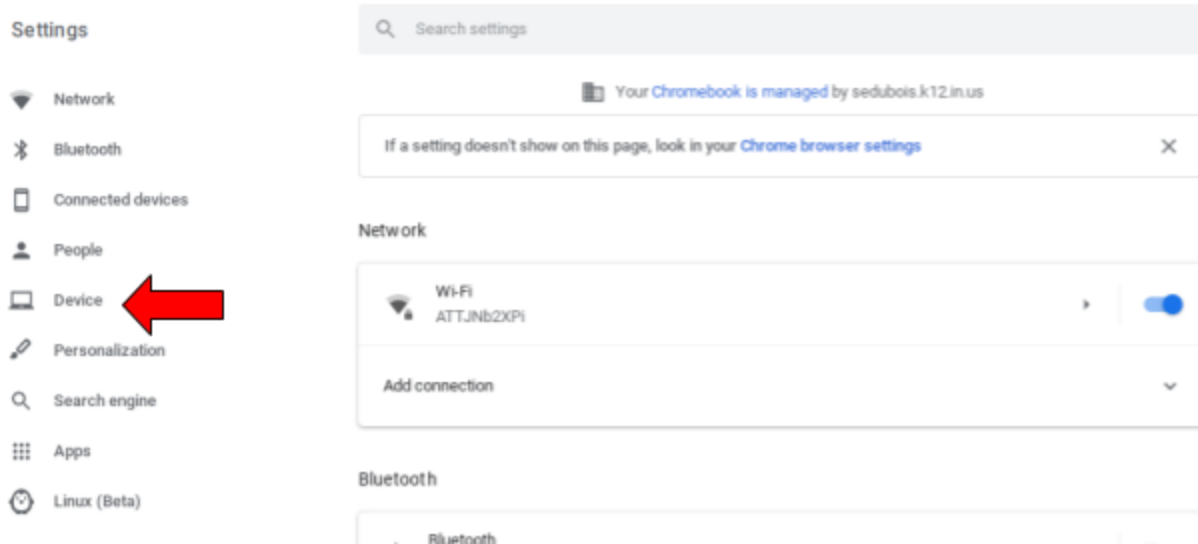

Step 1: click the notification area in the bottom right corner

Step 2: click the setting icon

Step 3: click the device tab

Step 4: click the trackpad tab

Step 5: check whatever you need to use if you need it